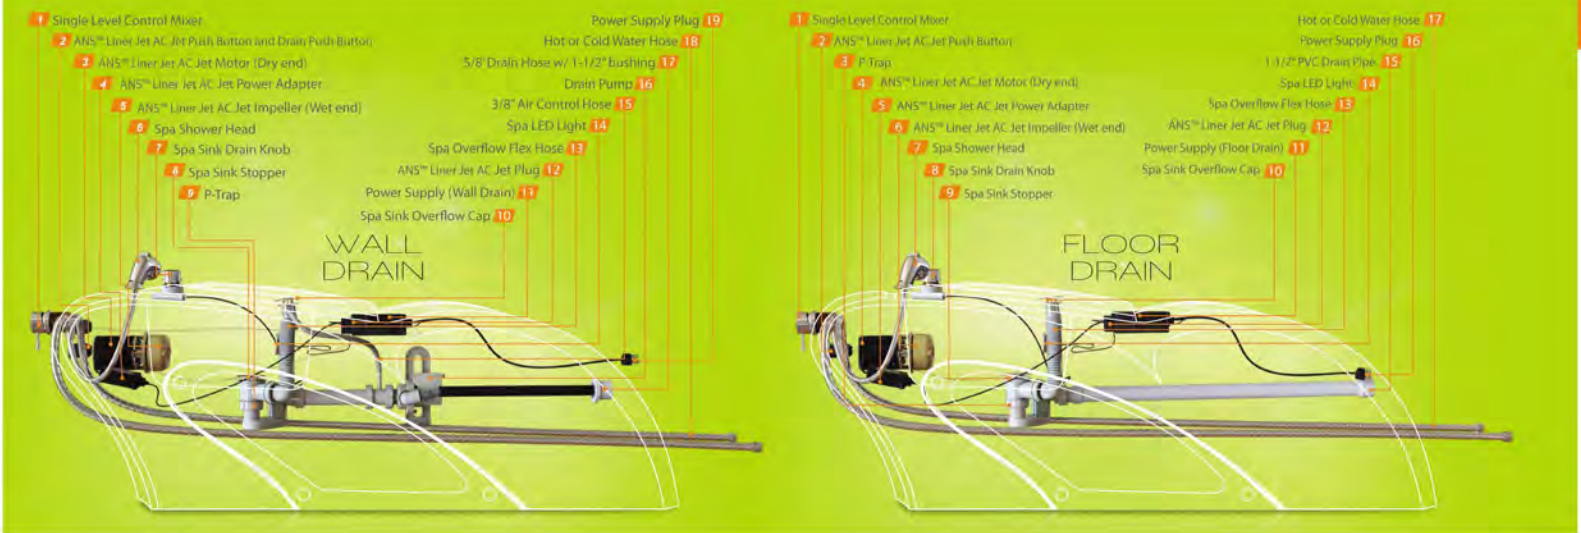

PARTS IDENTIFICATION

SPA PARTS

CONTROL MIXER

ANS™ Control Mixer Single Lever 1/2" NPSM Connections	Econo Control Mixer 1/2" NPSM Connections	Single Lever Replacement Cartridge	Econo Replacement Cartridge	Overflow Drain Cap	Sink Stopper with Strain
$72	$46.67	$9.17	$9.17	$5	$12

SHOWER HEAD AND HOSE

ANS™ Shower Head Complete Includes shower head, angle holder and stainless steel hose.	ANS™ Shower Head Only	Stainless Steel Hose only	ANS™ Engraved Metal Push Button	Push Button Tube 1/8" Clear tubing, 500' roll
$41.58	$24.95	$12.95	$8.25	$55

PLUMBING ACCESSORIES

1 1/2" Swivel P-Trap Eliminates odors from drain	ANS™ Outside Overflow Assembly Patent Pending	8' Stainless Steel Braided Hose 1/2 NPSF x 3/8 compression flexible tube	Dual Check Valves Some cities require a backflow preventer to be installed on hot/cold water line. GSA approved.	1/2" Check Valve Use with drain pump.
$6	$39	$12 $11	$99	$9

DRAIN PUMP ASSEMBLIES

Little Giant Drain Pump Assembly Includes check valve and P-Trap 110V 2.5d	Drain Pump Assembly Includes check valve & P-Trap 110V 1d	2 Minute Timer	USA LED Light Set Set includes: 18 LED bulbs, AC 12V transformer, reflector housing, nut & gasket, light holder. Bulb (L18B) and transformer (L18T) also available separately.	PRC LED Light Set Set includes: 18 LED bulbs, AC 12V transformer, reflector housing, nut & gasket, light holder. Bulb (L18BC) and transformer (L18TC) also available separately.
$225 $175 Assembly Pump only	$125 $80 Assembly Pump only	$35	$49.92	$26.67

AIR CONTROL

Silent Air Control For use with Gent Jet. Controls air mixed with water jet.	Air Control Tube 3/4" ID, 1/2" OD	Air Control Barbs 4 3/8" and 1 1/2" to 3/4" barb	Floor Drain Power Supply 3 on/off, 1 continuous. Activate by air switch.	Wall Drain Power Supply 2 on/off, 1 timer (2 minutes), 1 continuous. Activate by air switch.
$5.43	$40.67 $50	$3 $6.95	$39.92	$82.27