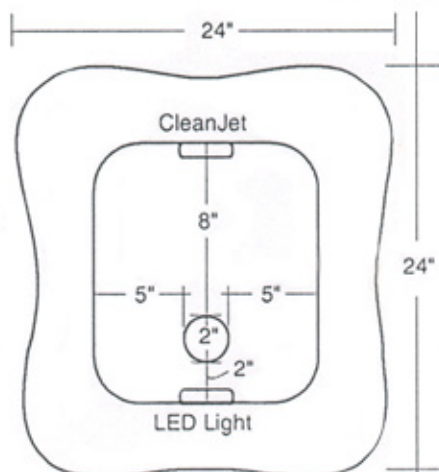

## SPECIFICATIONS

Weight 60lbs. (27kg)

Dimensions 24" x 24" x 12"

Bowl Capacity 4 US gal (15L)

## Installation

Use a clear, bonding silicone to affix bowl to the surface.

## Note

It is not recommended to recess the surface to place bowl in or build a skirt around the sides of the bowl.